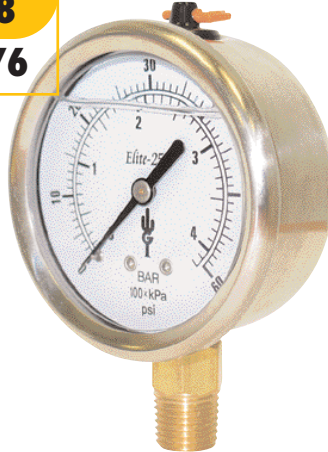

Pressure Gauges

\$9

WJ46

Model CLASSIC 250

- ASME Grade B accuracy, $\pm 3\%$ first 3rd of scale, $\pm 2\%$ middle 3rd of scale, & $\pm 3\%$ last 3rd of scale
- Steel case
- Acrylic lens
- 1/4" male NPT brass socket
- Copper alloy bourdon tube
- Stamped aluminum 2-1/2" diameter dial
- Dry gauge rated for -4 to 140°F & pressure steady at 75% f.s.
- 1-1/2", 2" & 3-1/2" dial sizes also available
- Back mount & U-clamps also available

\$28

WJ76

Model ELITE 250

- ASME Grade B accuracy, $\pm 3\%$ first 3rd of scale, $\pm 2\%$ middle 3rd of scale, & $\pm 3\%$ last 3rd of scale
- 304 stainless steel case, nitrile vent plug & lens seal, tack welded to socket
- Acrylic lens
- 1/4" male NPT socket, brass or 316 stainless steel
- Brass or 316 stainless steel tube & movement
- Stamped aluminum 2-1/2" diameter dial
- Silicone fluid filled & rated for -60 to 100°F

\$134

WP56

Model ELITE 450

- ASME Grade 2A accuracy, $\pm 0.5\%$ f.s.
- Polypropylene case, solid front, blowout back
- Acrylic lens
- 1/2" male NPT, 316 stainless steel socket
- 316 stainless steel tube & movement
- Stamped aluminum 4-1/2" diameter dial
- Silicone fluid filled & rated for -50 to 170°F